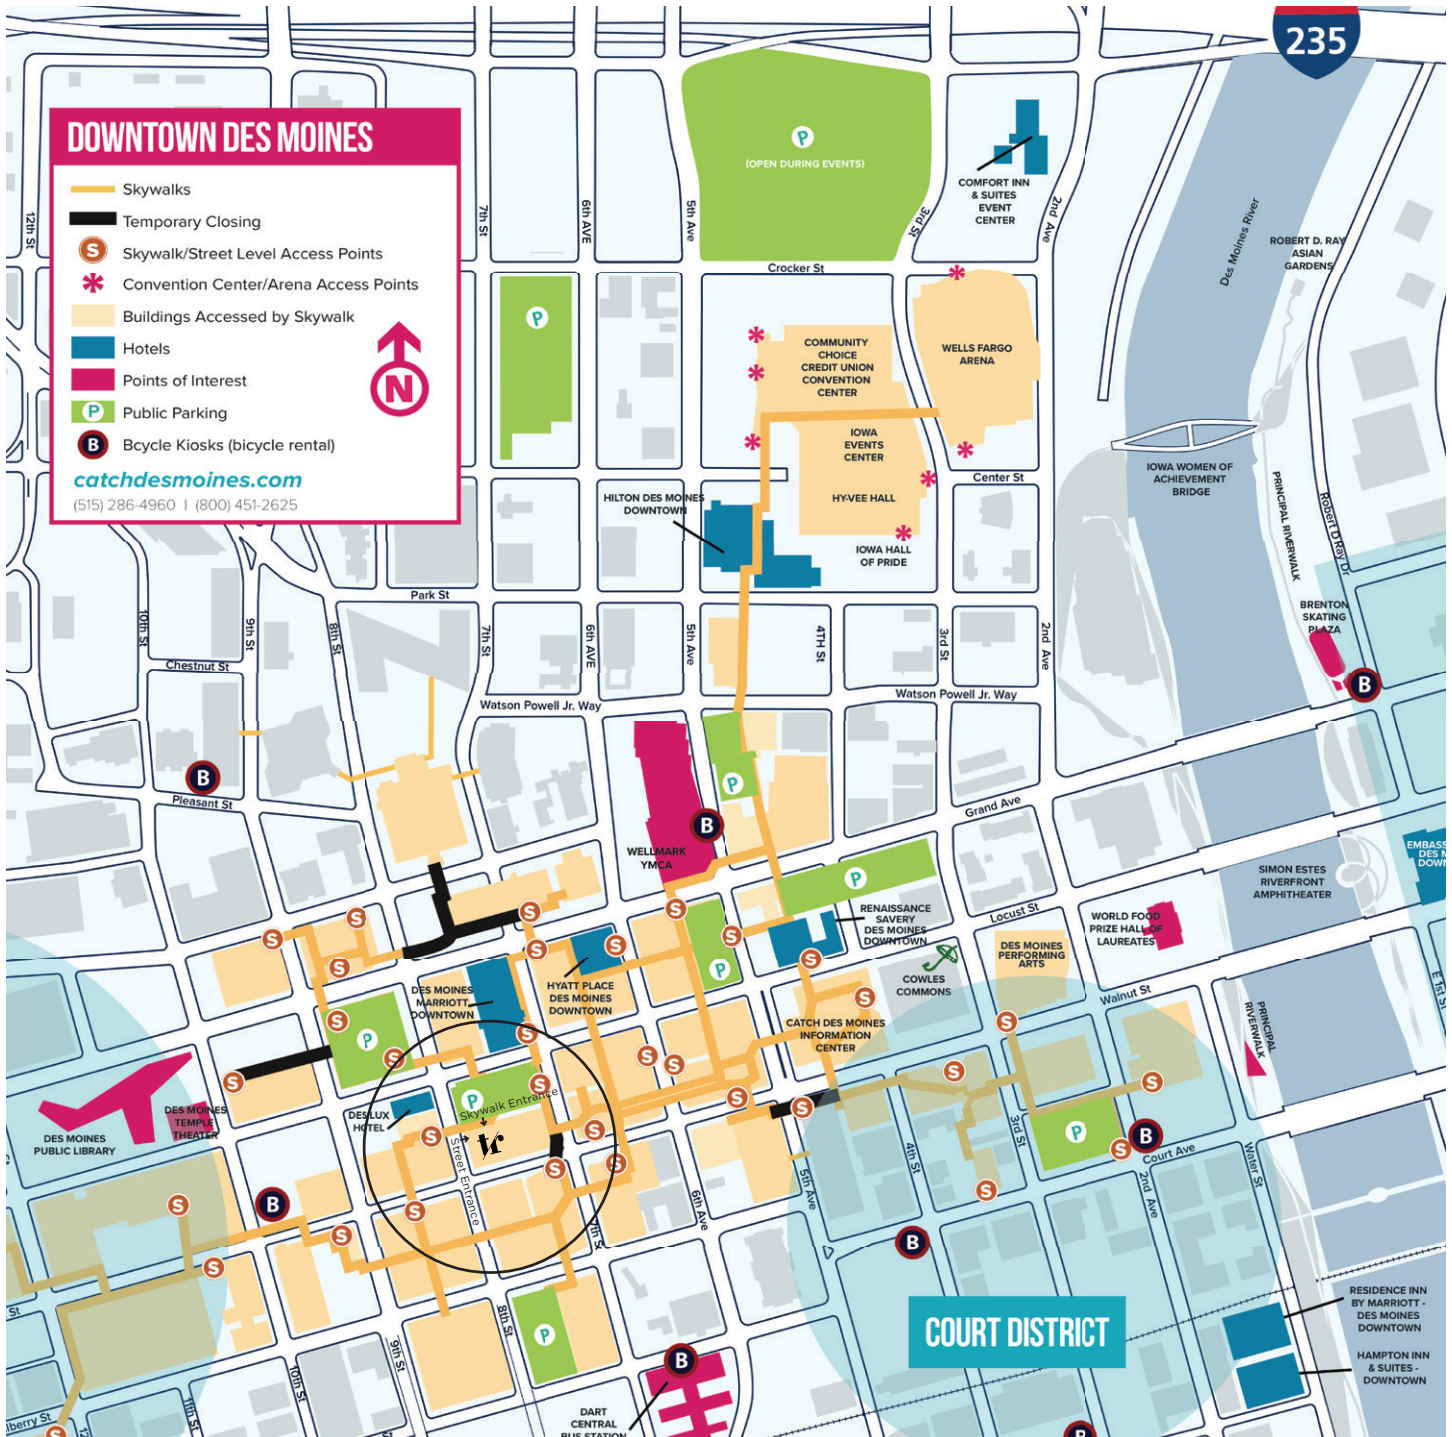

skywalk map

The Tea Room

Skywalk entrance to the Wilkins Building is on the second floor. If you are coming from the Greater Des Moines Partnership building, take elevator from skywalk level down to second floor.

Once inside the Wilkins Building, take the elevator to the sixth floor to enter The Tea Room.

See back side for a close-up of The Tea Room radius.

Skywalk Map / The Tea Room